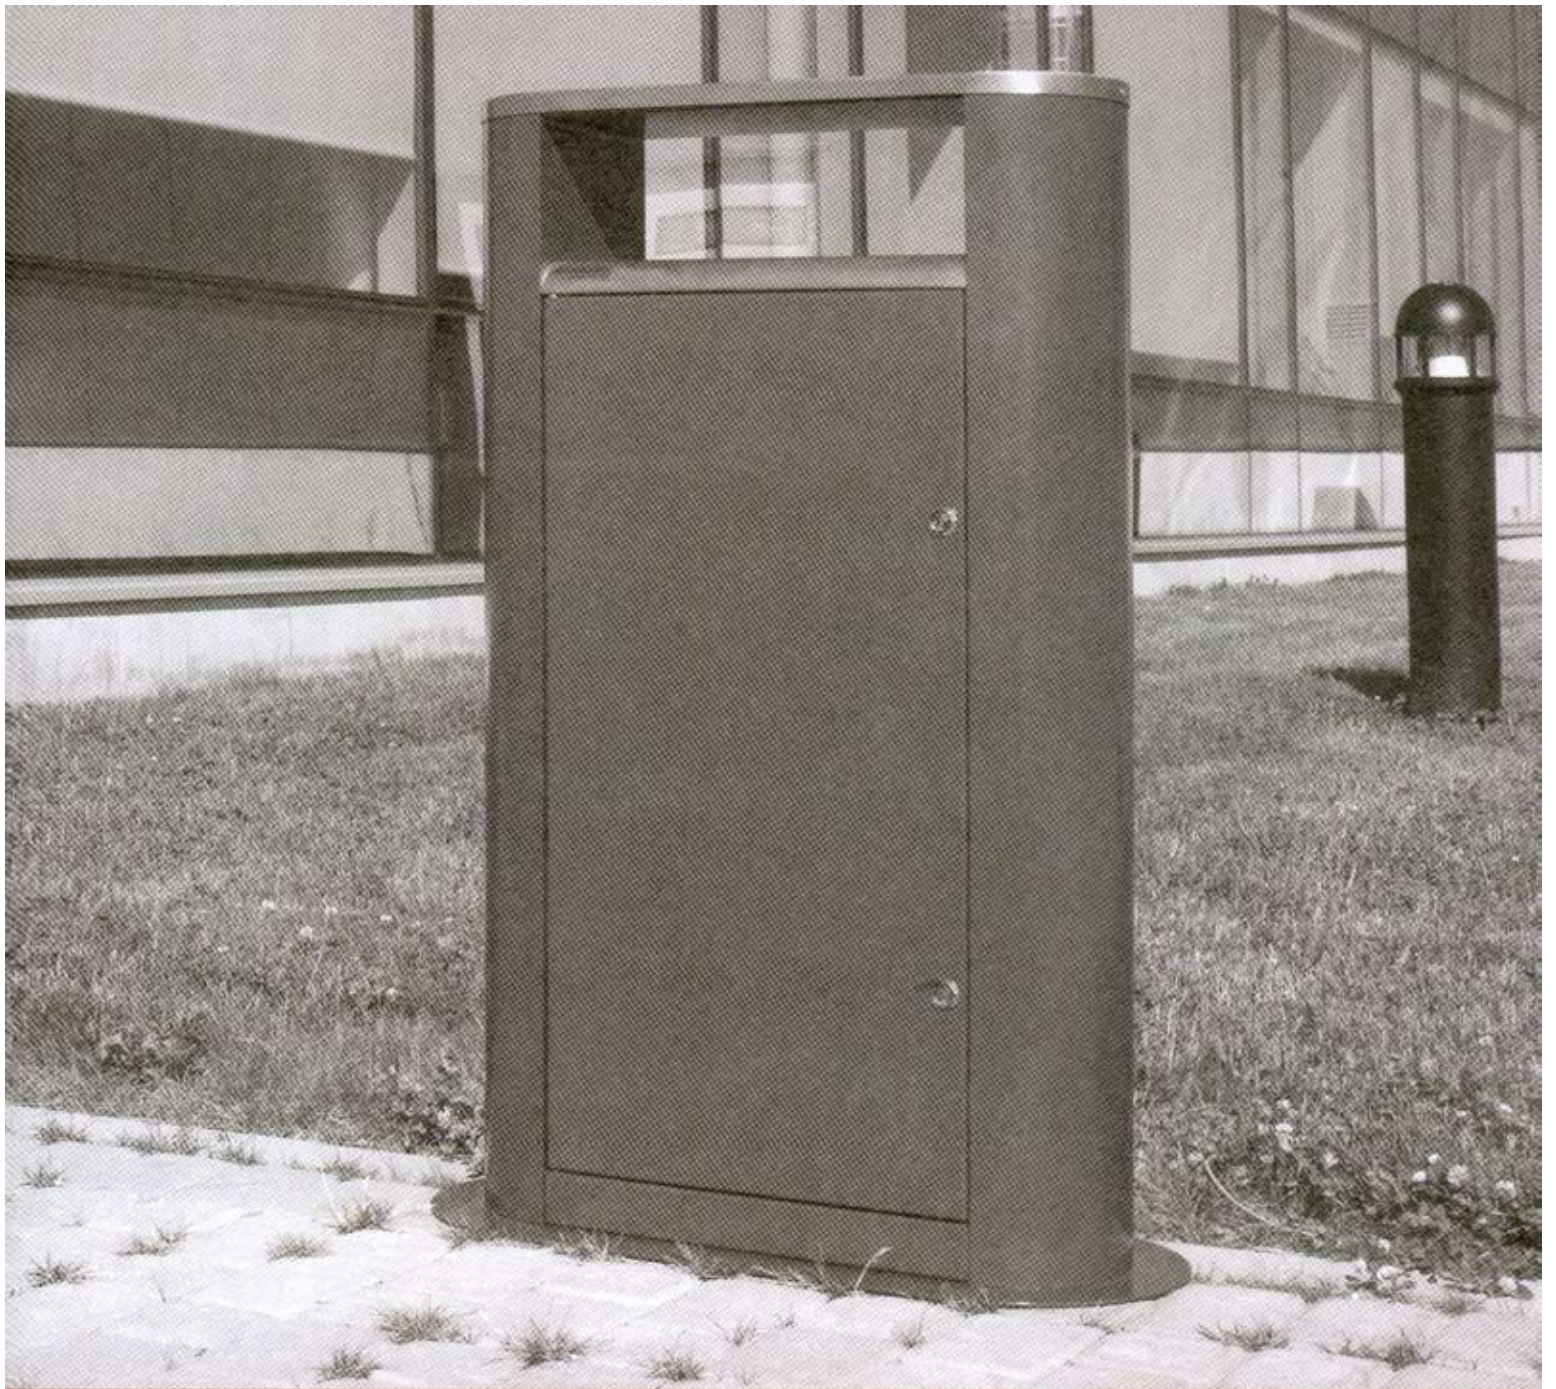

EN

Installed on asphalt/concrete and with a special leg into the ground. 30L is fixed on the wall with a special bracket. Emptied through the front panel, which can be opened and locked, disposable plastic bag and stub-box.

BYROLLER

BY/ROLLER

EN

Elegant and discrete Look! Series have been created for contemporary city space. Being unnoticeable it may become coquettish advertising space. Look! is ideal for designing public space. Various containers are suitable for the use on passages between top line office buildings, filling stations and in the yards of modern blocks of flats or on pet playgrounds.